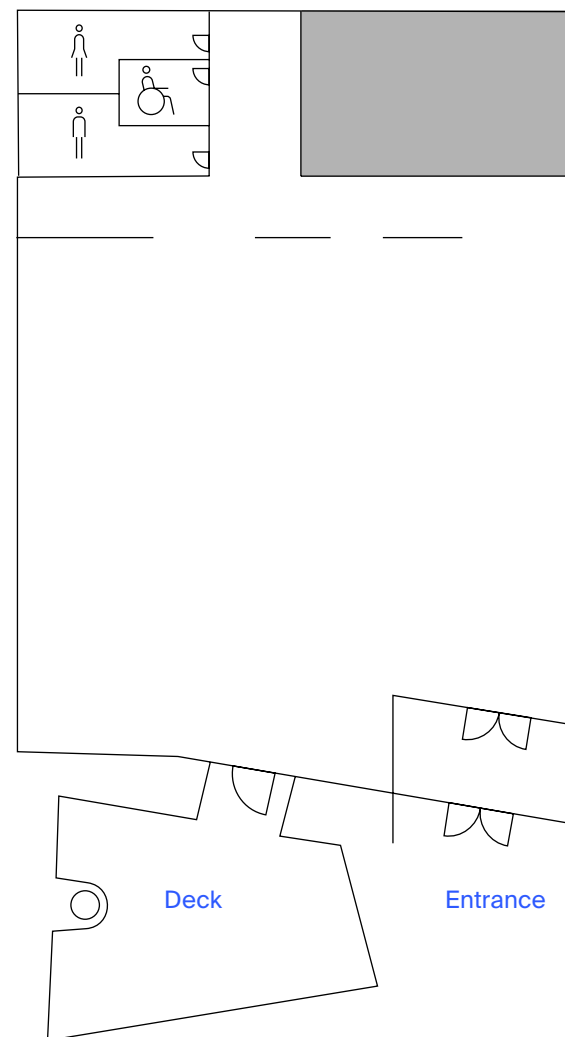

Zinc Studio 2

Size:

275 sq (m)

Capacity

Theatre - 100

Cabaret - 96

Banquet - 120

Cocktail - 200

A stylish and versatile space, Studio 2 can accommodate up to 120 guests for dining or 200 guests for cocktails.

The dedicated entry leads directly into the room, with access to a private outdoor deck surrounded with natural foliage and offering views of the city skyline and Yarra River.

Measuring 275 square metres, this is the ideal space for more intimate events.