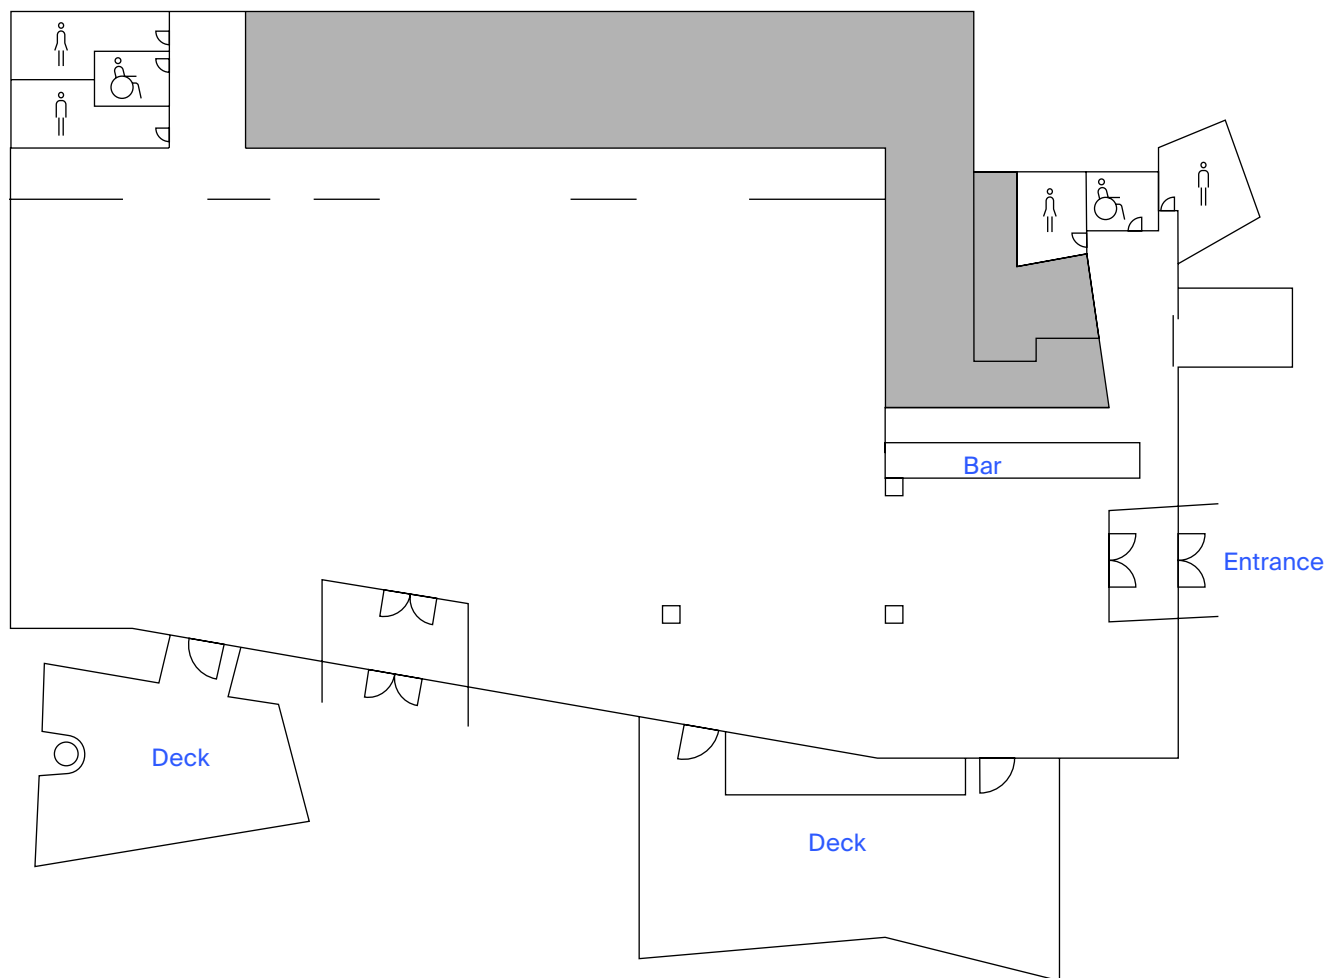

S P A C E S

ZINC
FED 50

Zinc Floor Plans

Zinc

Size:

693 sq (m)

Capacity

Theatre - 500

Cabaret - 320

Banquet - 500

Cocktail - 1100

Combining the two studios brings together all the features in one spectacular space. The main entrance leads directly into the reception area and bar, with access to a large covered deck overlooking the historic boat sheds and Yarra River.

This large space, measuring 693 square metres, is perfect for any event. The versatile floor plan accommodates up to 500 guests seated or 1,100 guests for cocktail receptions and can be separated to create collaborative zones and an adjoining breakout space.

The impressive entry leads into the reception area and bar, ideal for greeting your guests, and with access to an expansive outdoor deck overlooking the Yarra River and Birrarung Mar.

The function area, measuring 419 square metres, is a versatile space that can be divided into two separate zones.