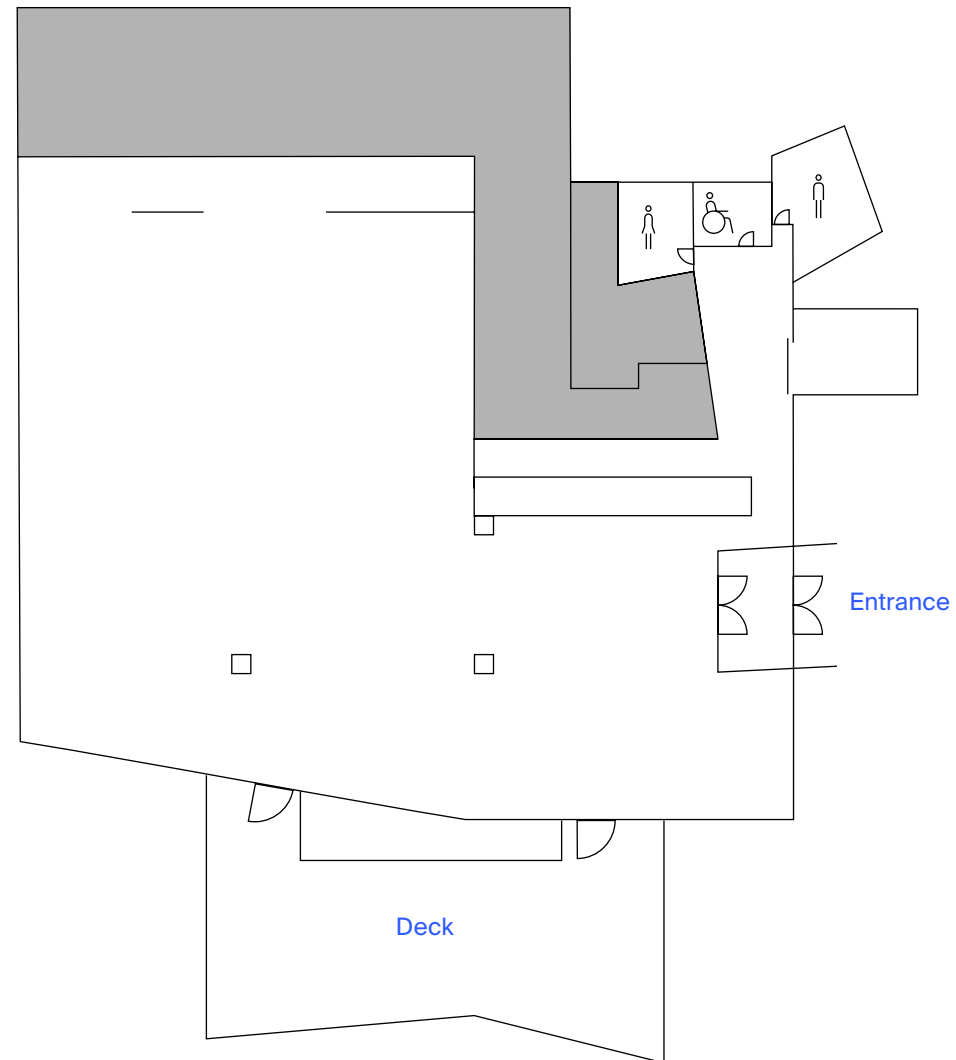

Cabaret - 320

Banquet - 500

Cocktail - 1100

Combining the two studios brings together all the features in one spectacular space. The main entrance leads directly into the reception area and bar, with access to a large covered deck overlooking the historic boat sheds and Yarra River.

This large space, measuring 693 square metres, is perfect for any event. The versatile floor plan accommodates up to 500 guests seated or 1,100 guests for cocktail receptions and can be separated to create collaborative zones and an adjoining breakout space.

Zinc Studio 1

Size:
419 sq (m)

Capacity
Theatre - 200
Cabaret - 152
Banquet - 190
Cocktail - 500

A stylishly state-of-the-art space in a parkland setting, Studio 1 can accommodate up to 190 guests for dining, or 500 guests for cocktails.

The impressive entry leads into the reception area and bar, ideal for greeting your guests, and with access to an expansive outdoor deck overlooking the Yarra River and Birrarung Mar.

The function area, measuring 419 square metres, is a versatile space that can be divided into two separate zones.