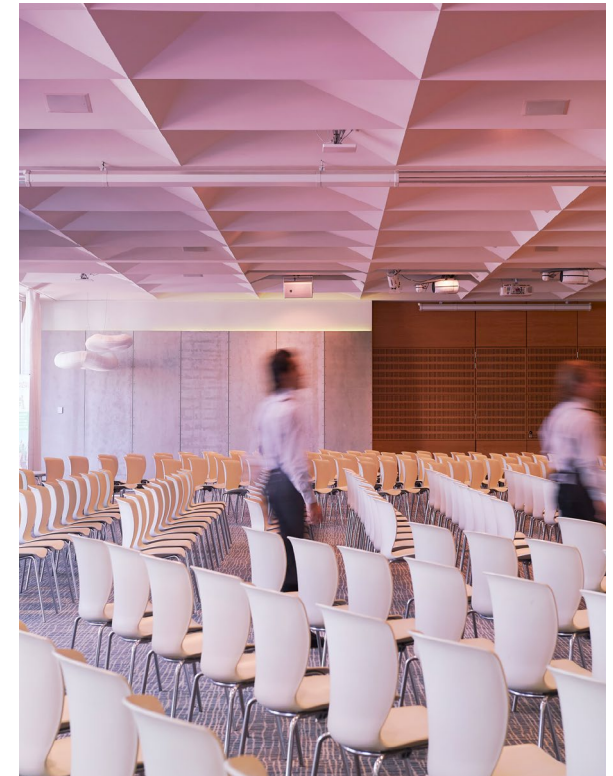

CORPORATIVE

ZINC
FED SQ

A fusion of the arts, the Yarra and the CBD.

Be inspired in the heart of Melbourne's culture hub. Let Zinc provide the light-filled backdrop for your event.

Our contemporary space with views across the Yarra River will motivate and engage your audience.

From river-front breakfast presentations, lunches, planning days and product launches to multi-day conferences and spectacular awards nights, Zinc is a contemporary, malleable environment you can mould to create your perfect event, time and time again.

- Superb views of the tranquil riverbanks and historic boat sheds
- Two spectacular private decks overlooking Princes Walk and gardens
- Floor-to-ceiling windows
- State of the art technical and audio-visual equipment
- Choice of two dedicated entrances and digital signage
- Foyer area and bar
- Brown out capabilities
- VIP Suite / Boardroom
- Architecturally designed feature ceiling
- Operable wall and inbuilt drapes for room reveals and collaborative zones