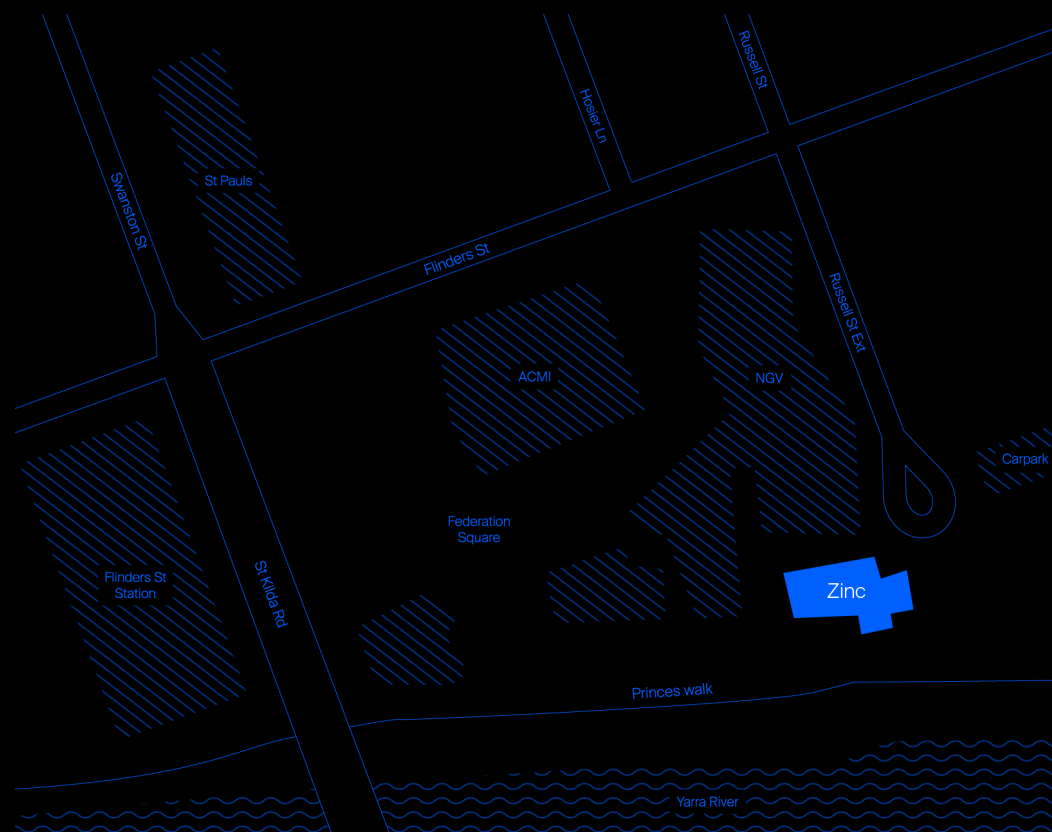

Floorplans

Zinc

Studio 1

Studio 2

Space	Area sq(m)	Theatre	Cabaret	Banquet	Cocktail
Zinc	693	500	320	500	1,100
Studio 1	419	200	152	190	500
Studio 2	275	100	96	120	200

Zinc at Federation Square
Cnr Princes Walk & Russell St Ext
Melbourne VIC 3000 Australia