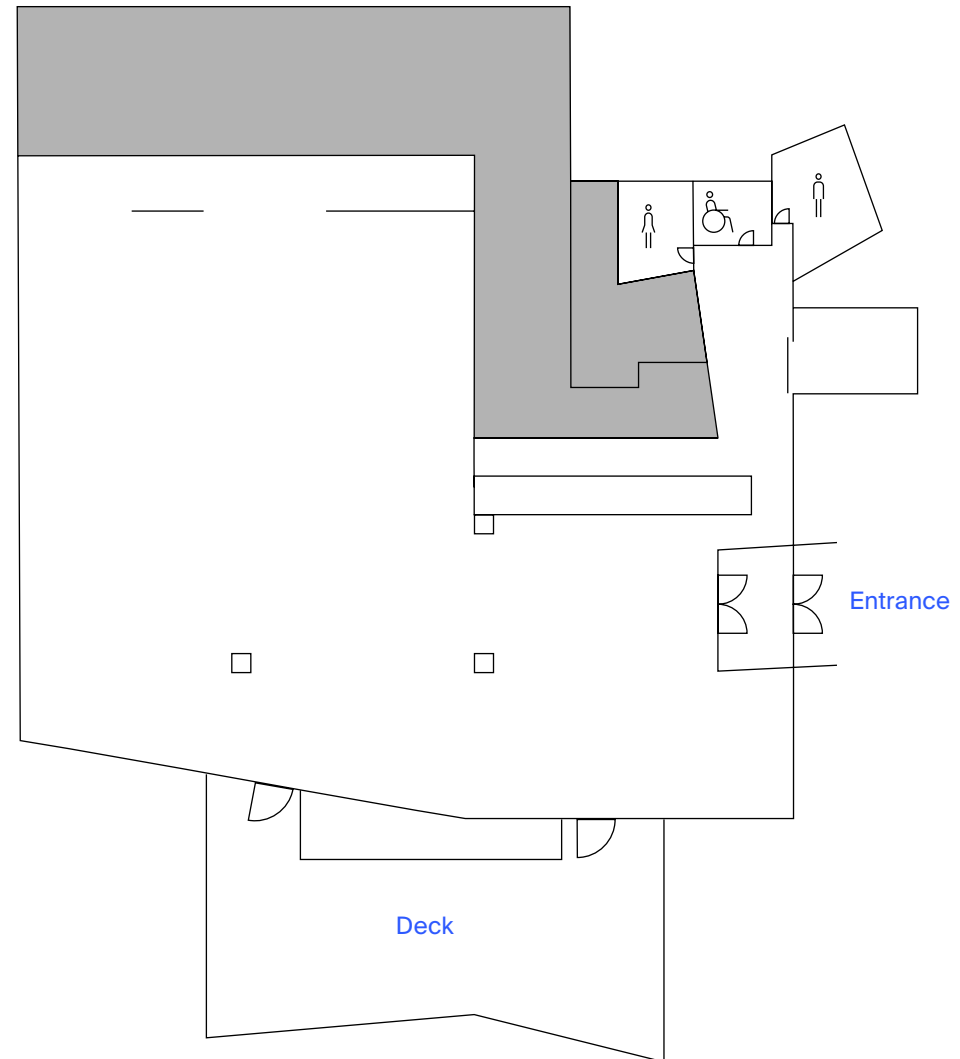

This large space, measuring 693 square metres, is perfect for any event. The versatile floor plan accommodates up to 520 guests or 1,100 guests for cocktail receptions and can be separated to create collaborative zones and an adjoining breakout space.

## Zinc Studio 1

**Size:**  
419 sq (m)

**Capacity**  
Theatre - 250  
Cabaret - 160  
Banquet - 200  
Cocktail - 500

A stylishly state-of-the-art space in a parkland setting, Studio 1 can accommodate up to 200 guests for dining, or 500 guests for cocktails.

The impressive entry leads into the reception area and bar, ideal for greeting your guests, and with access to an expansive outdoor deck overlooking the Yarra River and Birrarung Mar.

The function area, measuring 419 square metres, is a versatile space that can be divided into two separate zones.

The dedicated entry leads directly into the room, with access to a private outdoor deck surrounded with natural foliage and offering views of the city skyline and Yarra River.

Measuring 275 square metres, this is the ideal space for more intimate events.