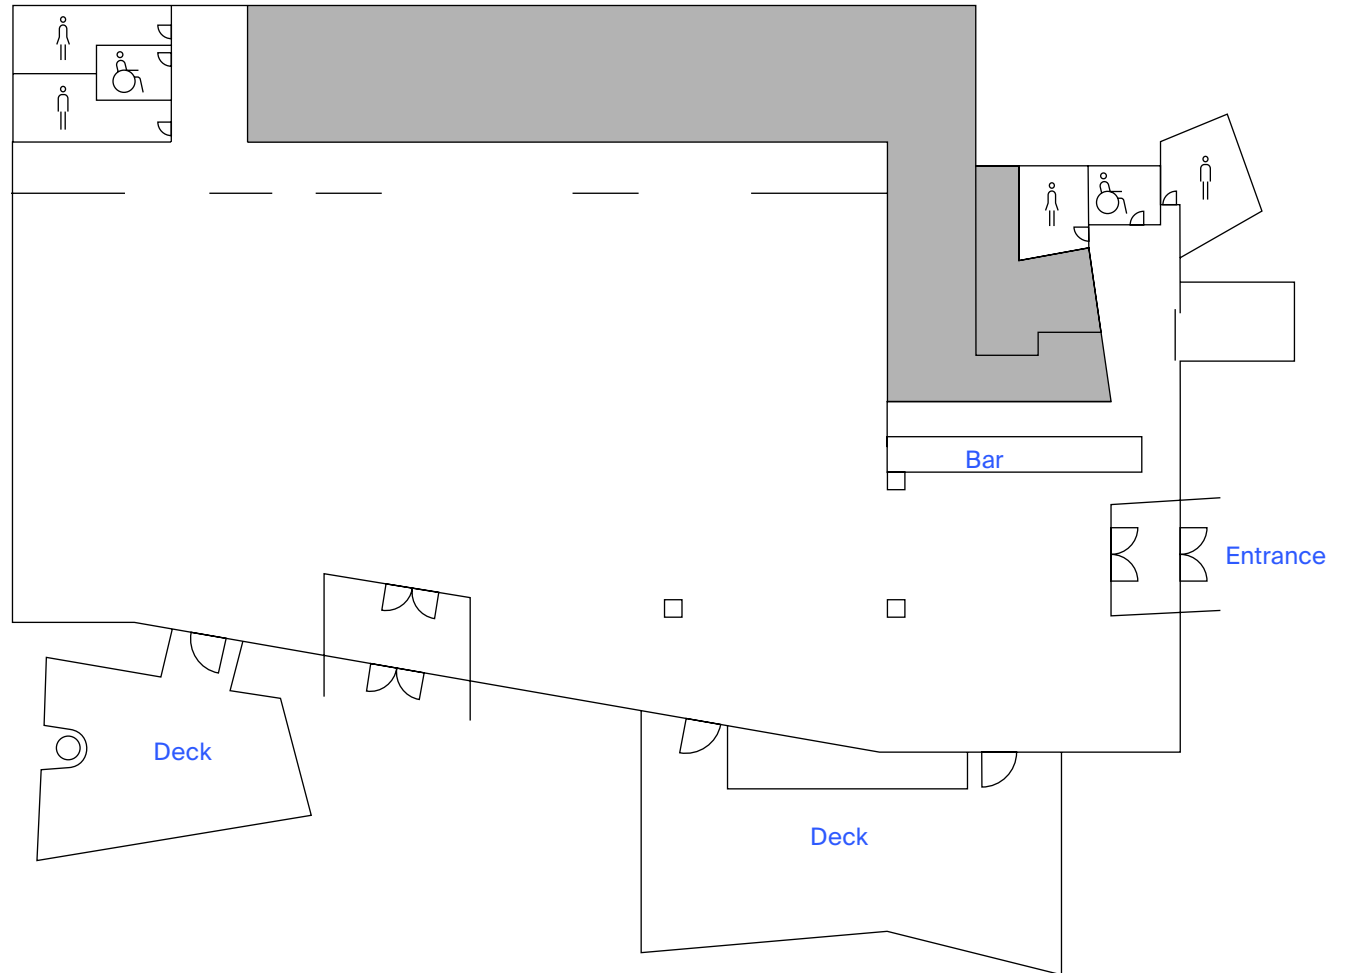

### Capacity

Theatre - 520

Cabaret - 400

Banquet - 520

Cocktail - 1100

Combining the two studios brings together all the features in one spectacular space. The main entrance leads directly into the reception area and bar, with access to a large covered deck overlooking the historic boat sheds and Yarra River.

This large space, measuring 693 square metres, is perfect for any event. The versatile floor plan accommodates up to 520 guests or 1,100 guests for cocktail receptions and can be separated to create collaborative zones and an adjoining breakout space.

## Zinc Studio 1

**Size:**  
419 sq (m)

**Capacity**  
Theatre - 250  
Cabaret - 160  
Banquet - 200  
Cocktail - 500

A stylishly state-of-the-art space in a parkland setting, Studio 1 can accommodate up to 200 guests for dining, or 500 guests for cocktails.

The impressive entry leads into the reception area and bar, ideal for greeting your guests, and with access to an expansive outdoor deck overlooking the Yarra River and Birrarung Mar.

The function area, measuring 419 square metres, is a versatile space that can be divided into two separate zones.