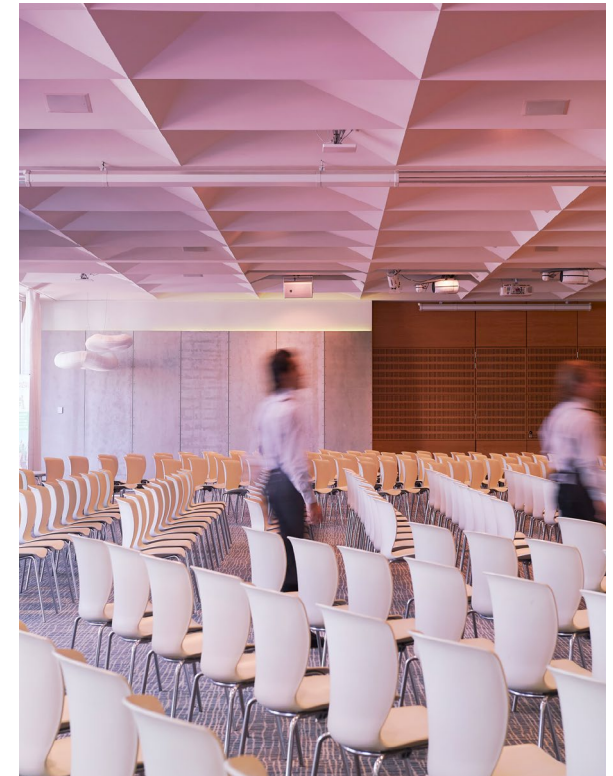

CORPORATIVE

ZINC
FED 50

A fusion of the arts, the Yarra and the CBD.

Be inspired in the heart of Melbourne's culture hub. Let Zinc provide the light-filled backdrop for your event.

Our contemporary space with views across the Yarra River will motivate and engage your audience.

From river-front breakfast presentations, lunches, planning days and product launches to multi-day conferences and spectacular awards nights, Zinc is a contemporary, malleable environment you can mould to create your perfect event, time and time again.

- Superb views of the tranquil riverbanks and historic boat sheds
- Two spectacular private decks overlooking Princes Walk and gardens
- Floor-to-ceiling windows
- State of the art technical and audio-visual equipment
- Choice of two dedicated entrances and digital signage
- Foyer area and bar
- Brown out capabilities
- VIP Suite / Boardroom
- Architecturally designed feature ceiling
- Operable wall and inbuilt drapes for room reveals and collaborative zones