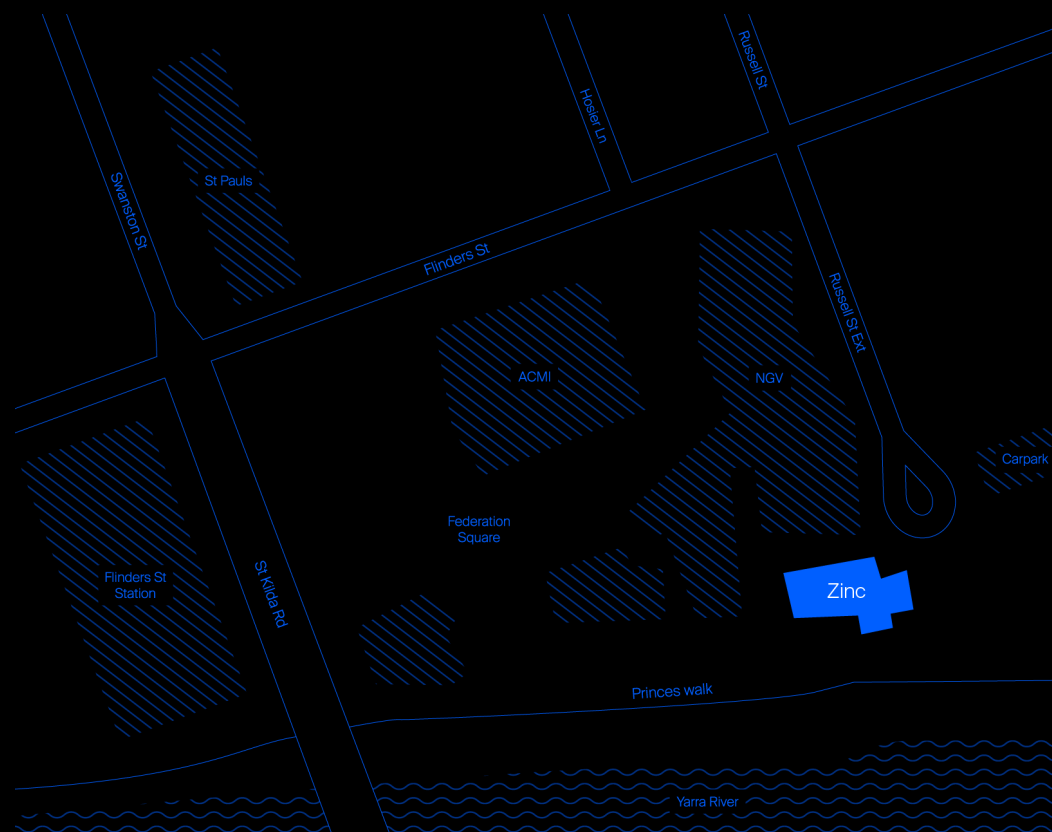

Floorplans

Zinc

Studio 1

Studio 2

Space	Area sq(m)	Theatre	Cabaret	Banquet	Cocktail
Zinc	693	520	400	520	1,100
Studio 1	419	250	160	200	500
Studio 2	275	130	120	150	200

Zinc at Federation Square
Cnr Princes Walk & Russell St Ext
Melbourne VIC 3000 Australia