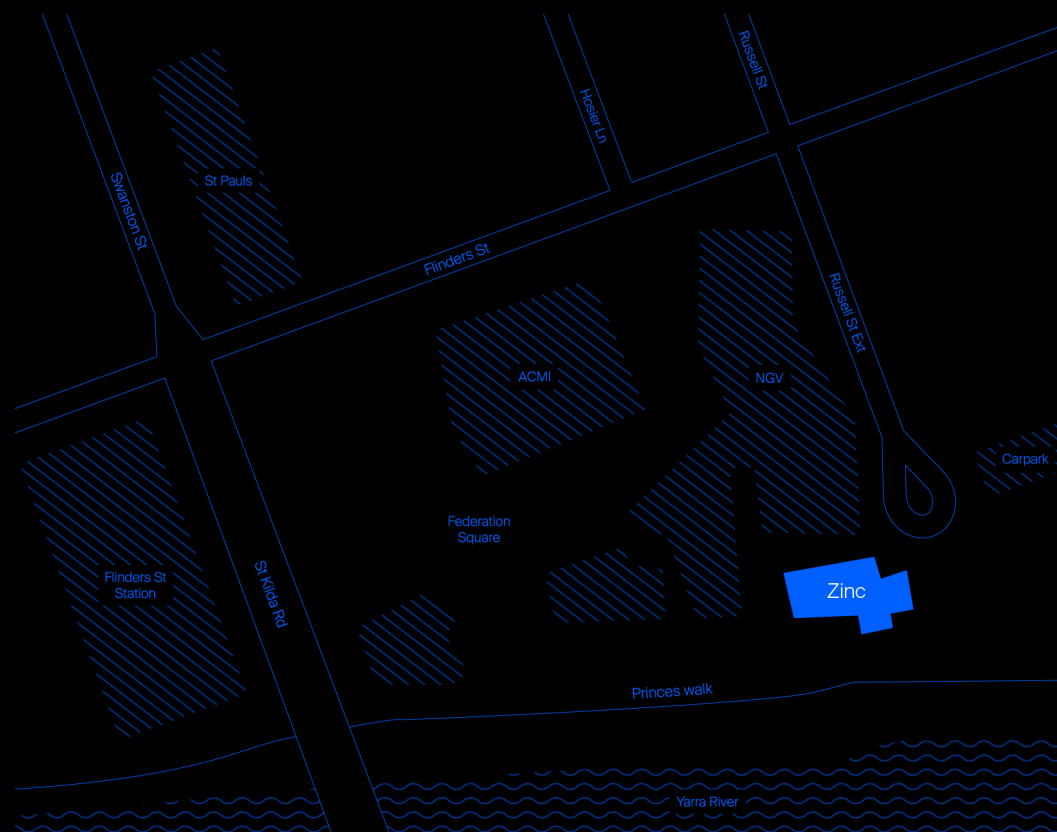

# Floorplans

Zinc

Studio 1

Studio 2

| Space    | Area sq(m) | Theatre | Cabaret | Banquet | Cocktail |
|----------|------------|---------|---------|---------|----------|
| Zinc     | 693        | 520     | 400     | 520     | 1,100    |
| Studio 1 | 419        | 250     | 160     | 200     | 500      |
| Studio 2 | 275        | 130     | 120     | 150     | 200      |