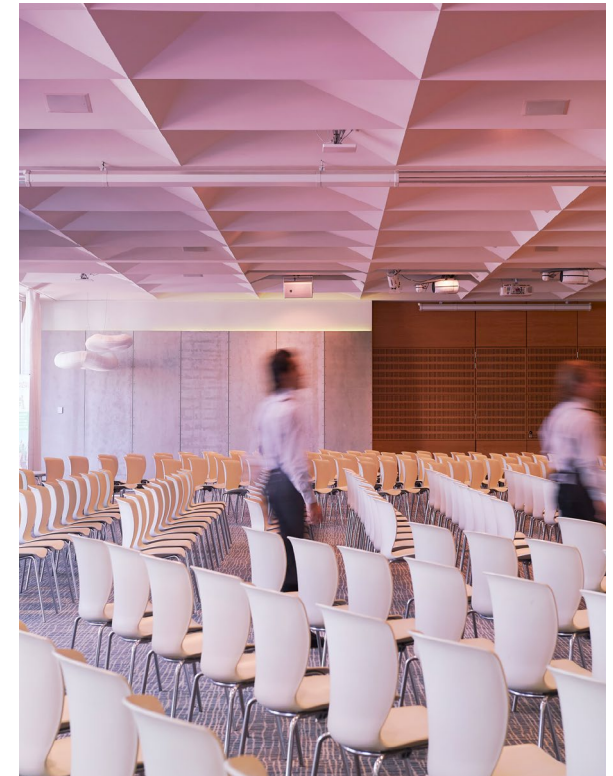

## A fusion of the arts, the Yarra and the CBD.

Be inspired in the heart of Melbourne's culture hub. Let Zinc provide the light-filled backdrop for your event.

Our contemporary space with views across the Yarra River will motivate and engage your audience.

From river-front breakfast presentations, lunches, planning days and product launches to multi-day conferences and spectacular awards nights, Zinc is a contemporary, malleable environment you can mould to create your perfect event, time and time again.

- Superb views of the tranquil riverbanks and historic boat sheds
- Two spectacular private decks overlooking Princes Walk and gardens
- Floor-to-ceiling windows
- State of the art technical and audio-visual equipment
- Choice of two dedicated entrances and digital signage
- Foyer area and bar
- Brown out capabilities
- VIP Suite / Boardroom
- Architecturally designed feature ceiling
- Operable wall and inbuilt drapes for room reveals and collaborative zones