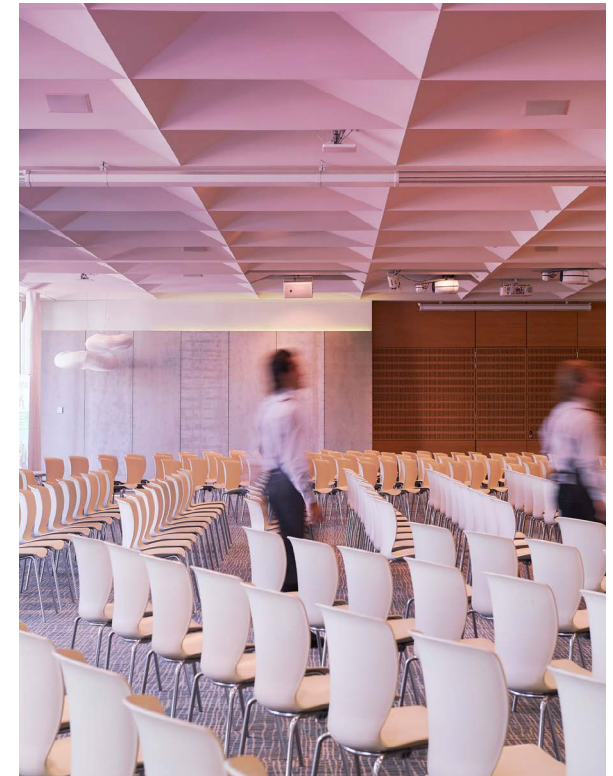

## A fusion of the arts, the Yarra and the CBD.

Be inspired in the heart of Melbourne's culture hub. Let Zinc provide the light-filled backdrop for your event.

Our contemporary space with views across the Yarra River will motivate and engage your audience.

From river-front breakfast presentations, lunches, planning days and product launches to multi-day conferences and spectacular awards nights, Zinc is a contemporary, malleable environment you can mould to create your perfect event, time and time again.

- Superb views of the tranquil riverbanks and historic boat sheds
- Two spectacular private decks overlooking Princes Walk and gardens
- Floor-to-ceiling windows
- State of the art technical and audio-visual equipment
- Choice of two dedicated entrances and digital signage
- Foyer area and bar
- Brown out capabilities
- VIP Suite / Boardroom
- Architecturally designed feature ceiling
- Operable wall and inbuilt drapes for room reveals and collaborative zones