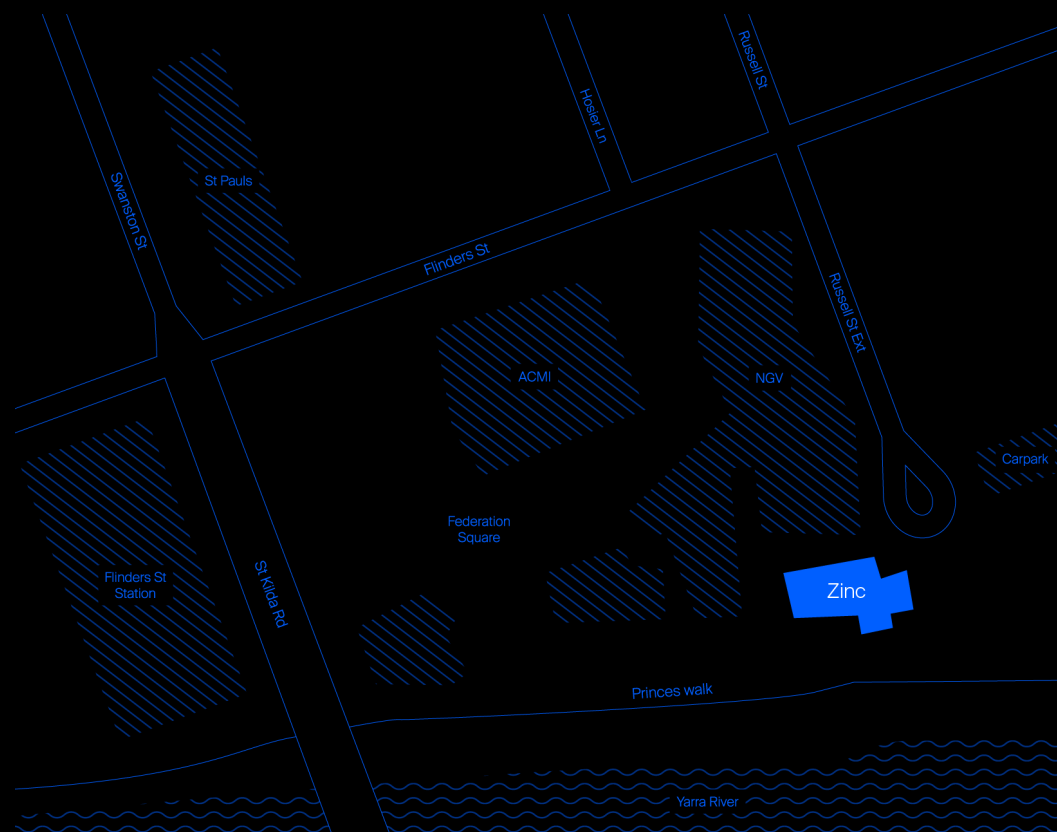

# Floorplans

Zinc

Studio 1

Studio 2

Space	Area sq(m)	Theatre	Cabaret	Banquet	Cocktail
Zinc	693	520	400	520	1,100
Studio 1	419	250	160	200	500
Studio 2	275	130	120	150	200

**Zinc at Federation Square**  
Cnr Princes Walk & Russell St Ext  
Melbourne VIC 3000 Australia